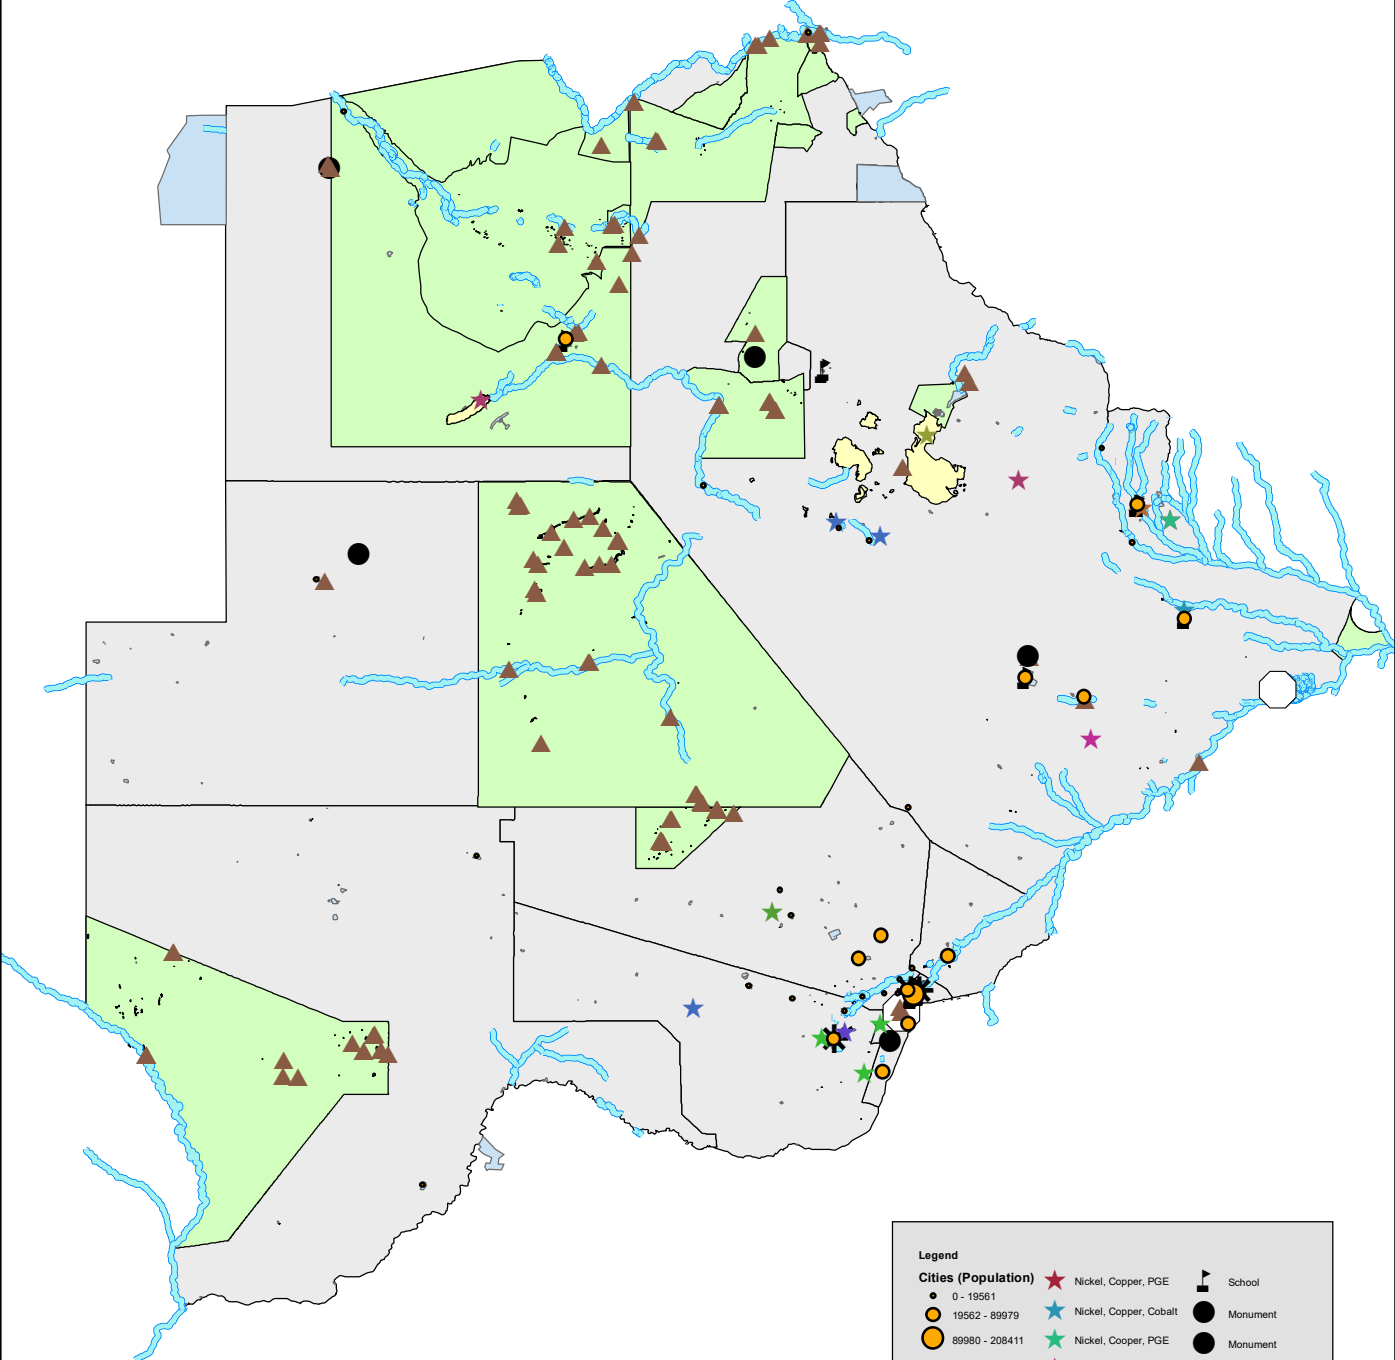

# Botswana IPB

**Legend**

<b>Cities (Population)</b>	● 0 - 19561	● 19562 - 89979	● 89980 - 208411
<b>Waterways</b>	— Waterways		
<b>Protected Areas</b>	■ Protected Areas		
<b>Land Use</b>	■ Land Use		
<b>Natural Areas</b>	■ Natural Areas		
<b>Deposits</b>	★ Soda ash, Halite	★ Silver	★ Nickel, Copper, PGE
	★ Nickel, Copper, Cobalt	★ Nickel, Cooper, PGE	★ Manganese, Iron
	★ Manganese	★ Gold	★ Diamond
	★ Copper	★ Clay	
<b>Points of Interest</b>	▲ Campsite	● School	● Monument
	● Museum	★ Place of Worship	● School
	● School	○ Zoo	